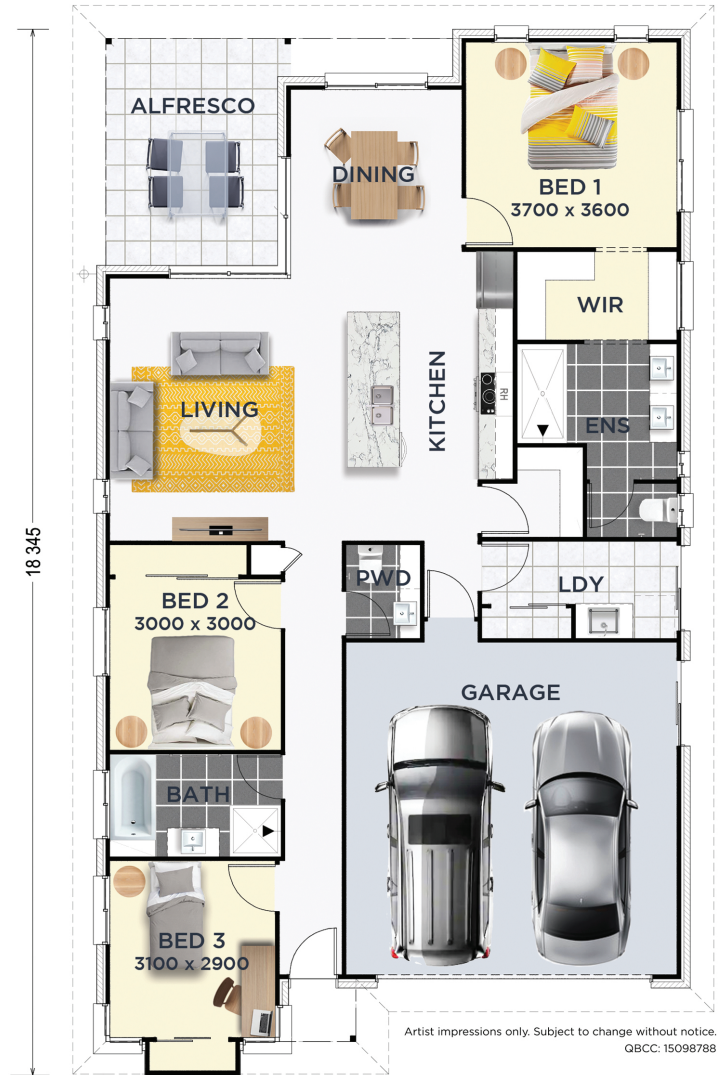

Liana MK2

3  2  2 
 179M² | SUITS 12M WIDE LOT

MODERN

DESIGNER

CONTEMPORARY

Artist impressions only. Subject to change without notice.
 QBCC15098788

DWYER
 QUALITY HOMES

Building dreams since 1985