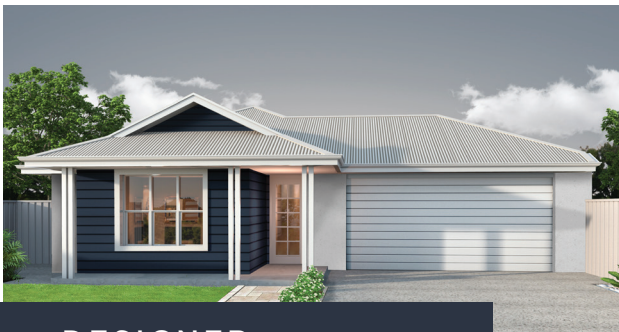

# Iluka

4  2  2   
236.4M<sup>2</sup> | SUITS 14M WIDE LOT

TRADITIONAL

MODERN

DESIGNER

Artist impressions only. Subject to change without notice.  
QBCC15098788

DWYER  
QUALITY HOMES

Building dreams since 1985