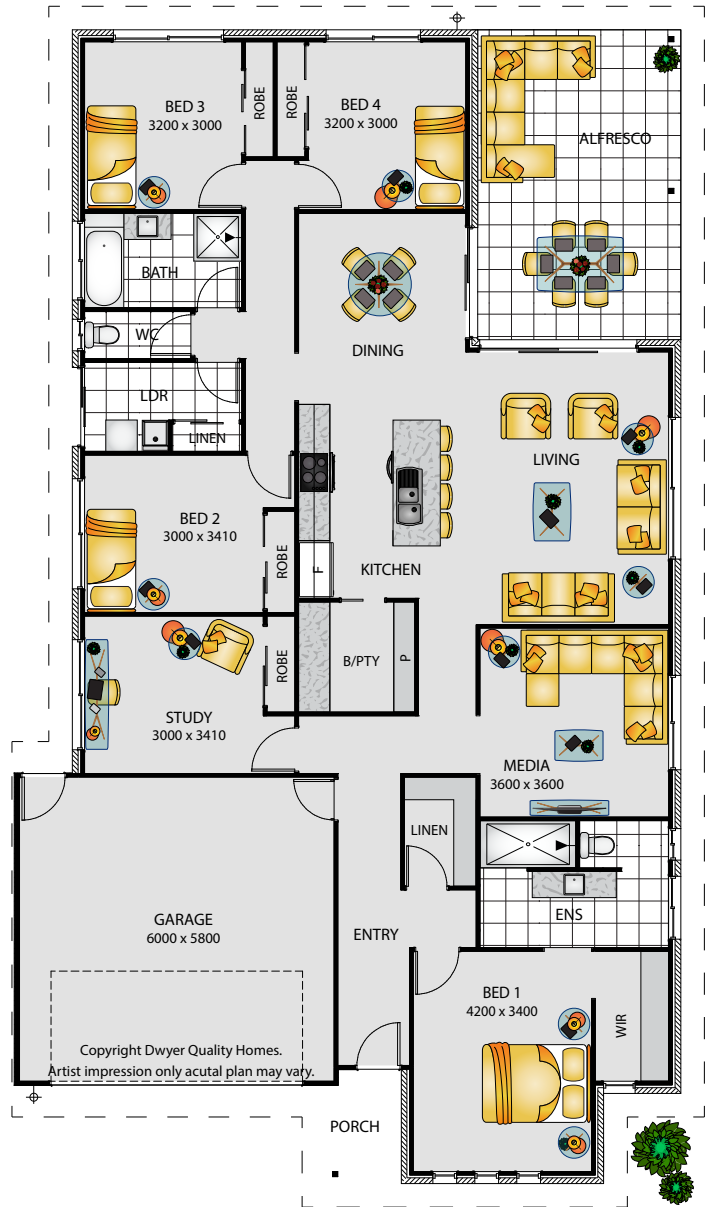

Kensington 250

2  5  2  2 

250M² | SUITS 14M WIDE LOT

TRADITIONAL

VOGUE

DESIGNER

Artist impressions only. Subject to change without notice.
QBCC: 22078

Building dreams since 1985