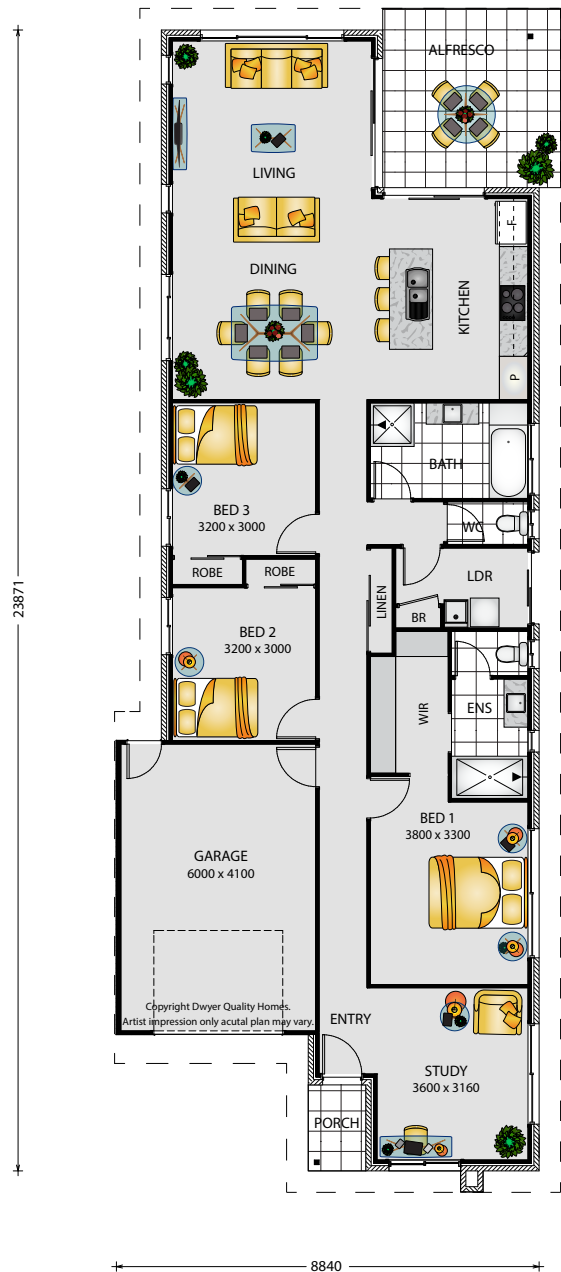

# Yarra

4  2  2 

189M<sup>2</sup> | SUITS 10M WIDE LOT

TRADITIONAL

MODERN

VOGUE

Artist impressions only. Subject to change without notice.  
QBCC: 22078

*Building dreams* since 1985