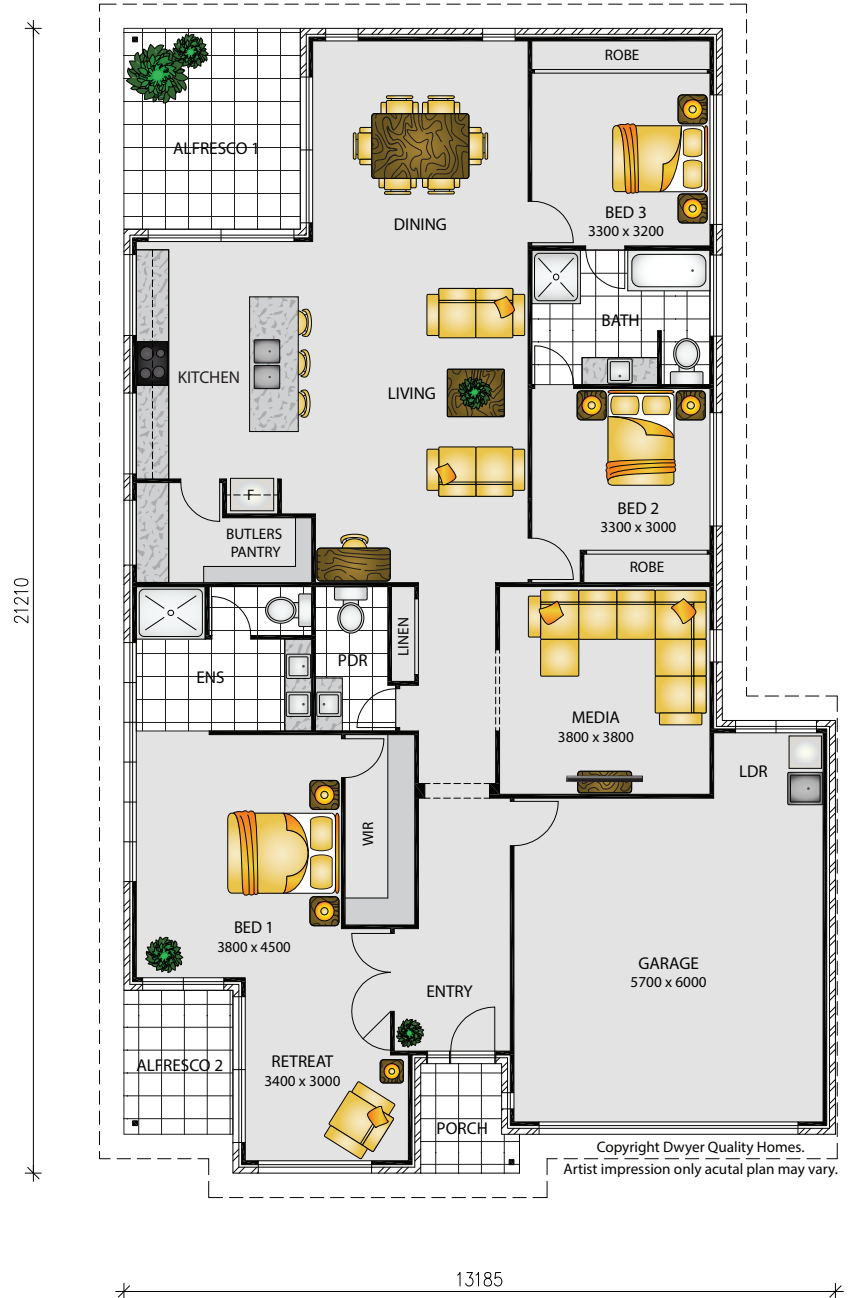

Nusa Dua

3  2.5  2 
247M² | SUITS 15M WIDE LOT

CONTEMPORARY

TRADITIONAL

MODERN

VOGUE

Artist impressions only. Subject to change without notice.
QBCC15098788

DWYER
QUALITY HOMES