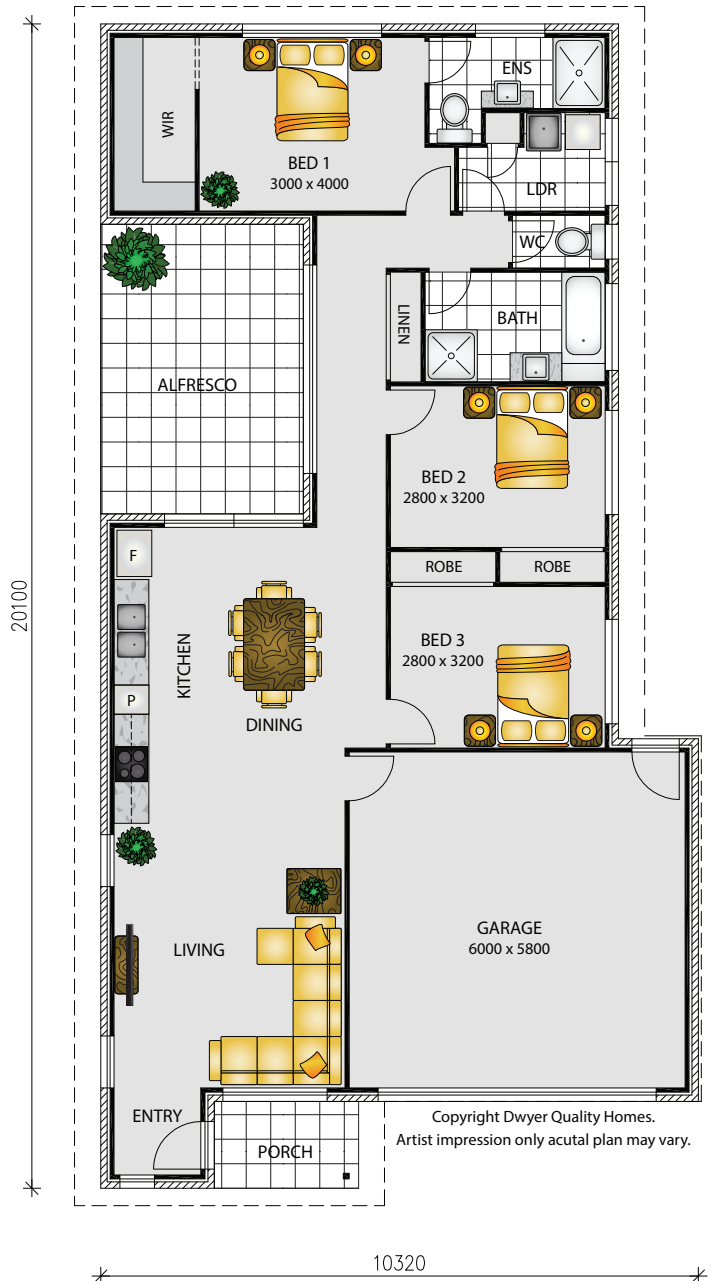

Mika

3  2  2 
 181M² | SUITS 12M WIDE LOT

TRADITIONAL

MODERN

CONTEMPORARY

Artist impressions only. Subject to change without notice.
 QBCC15098788

— DWYER —
 QUALITY HOMES

Building dreams since 1985