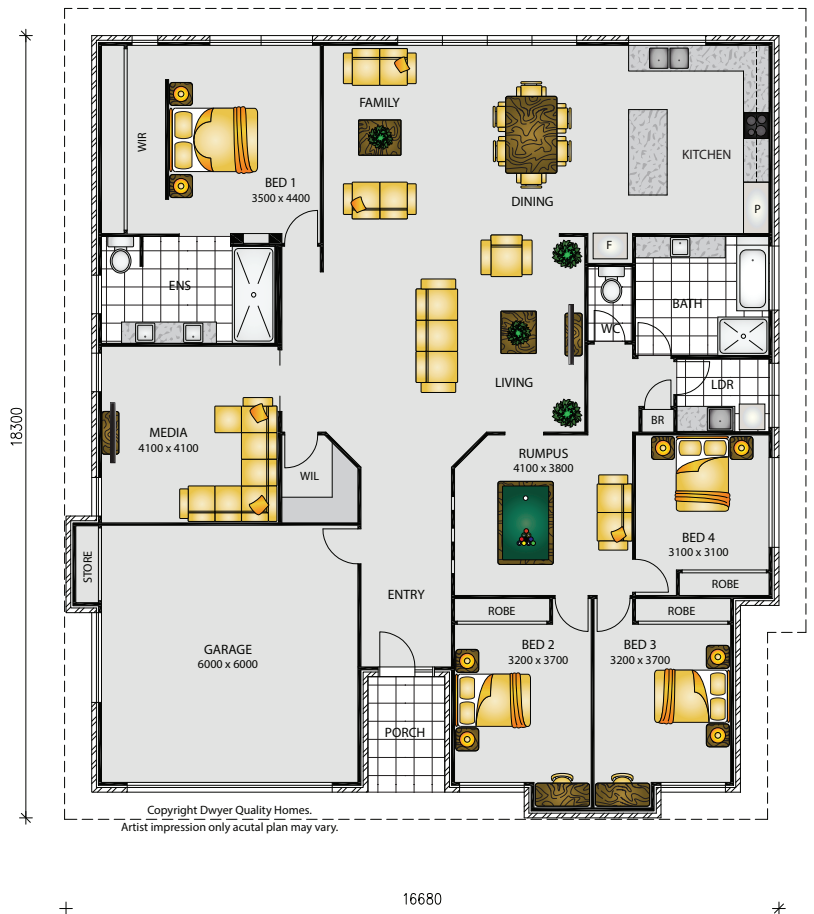

# Martinique Mk4

4  2  2   
 209M<sup>2</sup> | SUITS 10M WIDE LOT

MODERN

Artist impressions only. Subject to change without notice.  
 QBCC15098788

— DWYER —  
 QUALITY HOMES

*Building dreams since 1985*

W dqh.com.au  
 P 1800 806 473