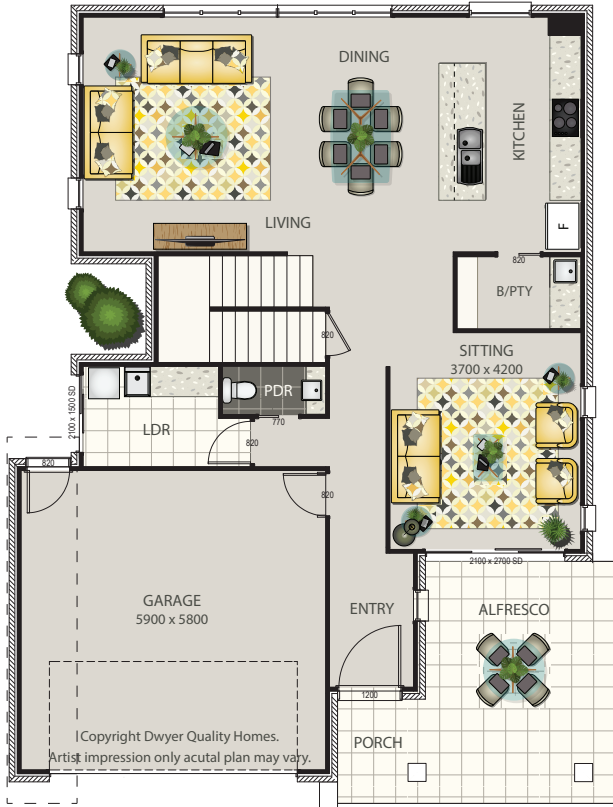

Kambora

3  4  3  2 
 229M² | SUITS 12.5M WIDE LOT

Artist impressions only. Subject to change without notice.
 QBCC15098788

DWYER
 QUALITY HOMES

Building dreams since 1985

W dqh.com.au
 P 1800 806 473