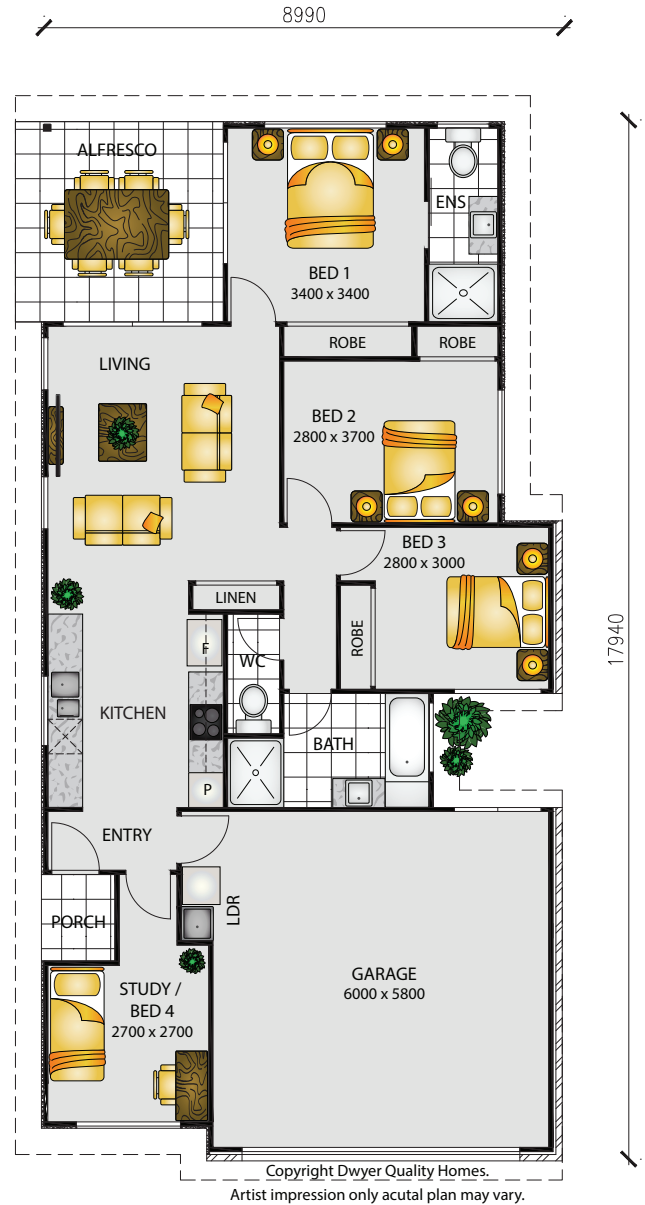

Hawana

4  2  2 
 150M² | SUITS 10M WIDE LOT

TRADITIONAL

MODERN

CONTEMPORARY

Artist impressions only. Subject to change without notice.
 QBCC15098788

DWYER
 QUALITY HOMES

Building dreams since 1985