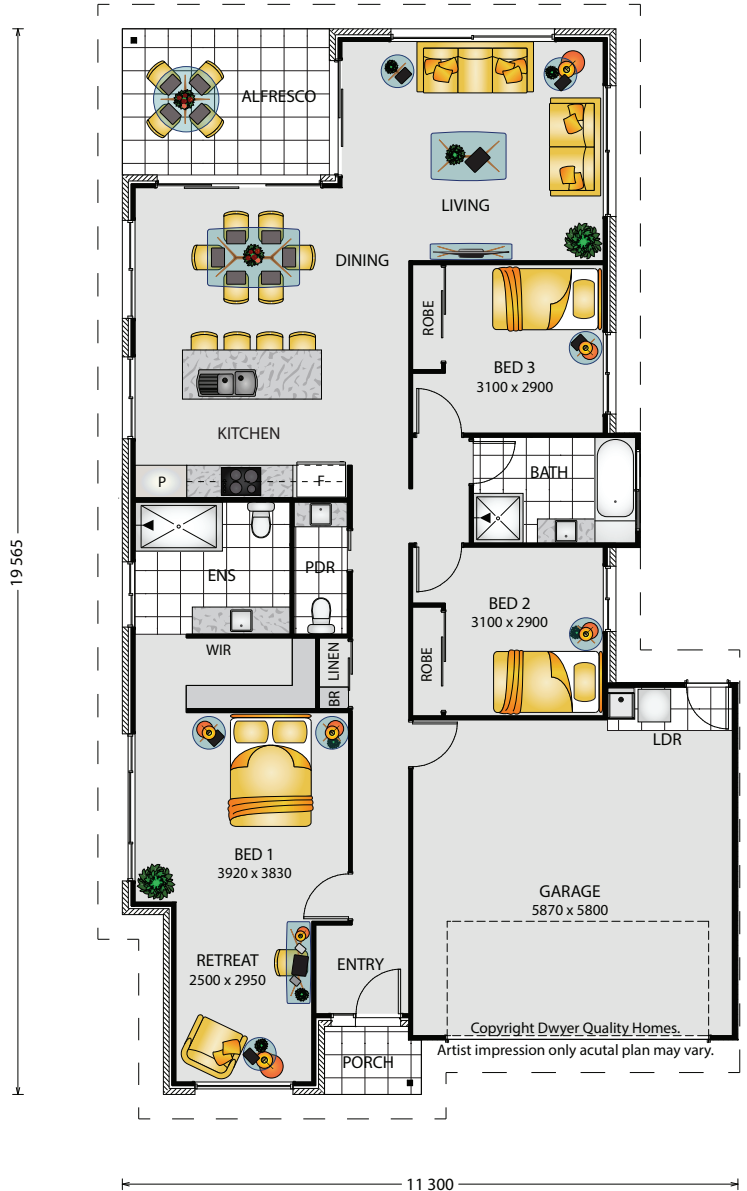

Carmen

3  2  2 
 185M² | SUITS 12.5M WIDE LOT

TRADITIONAL

MODERN

Artist impressions only. Subject to change without notice.
 QBCC15098788

DWYER
 QUALITY HOMES

Building dreams since 1985

W dqh.com.au
 P 1800 806 473