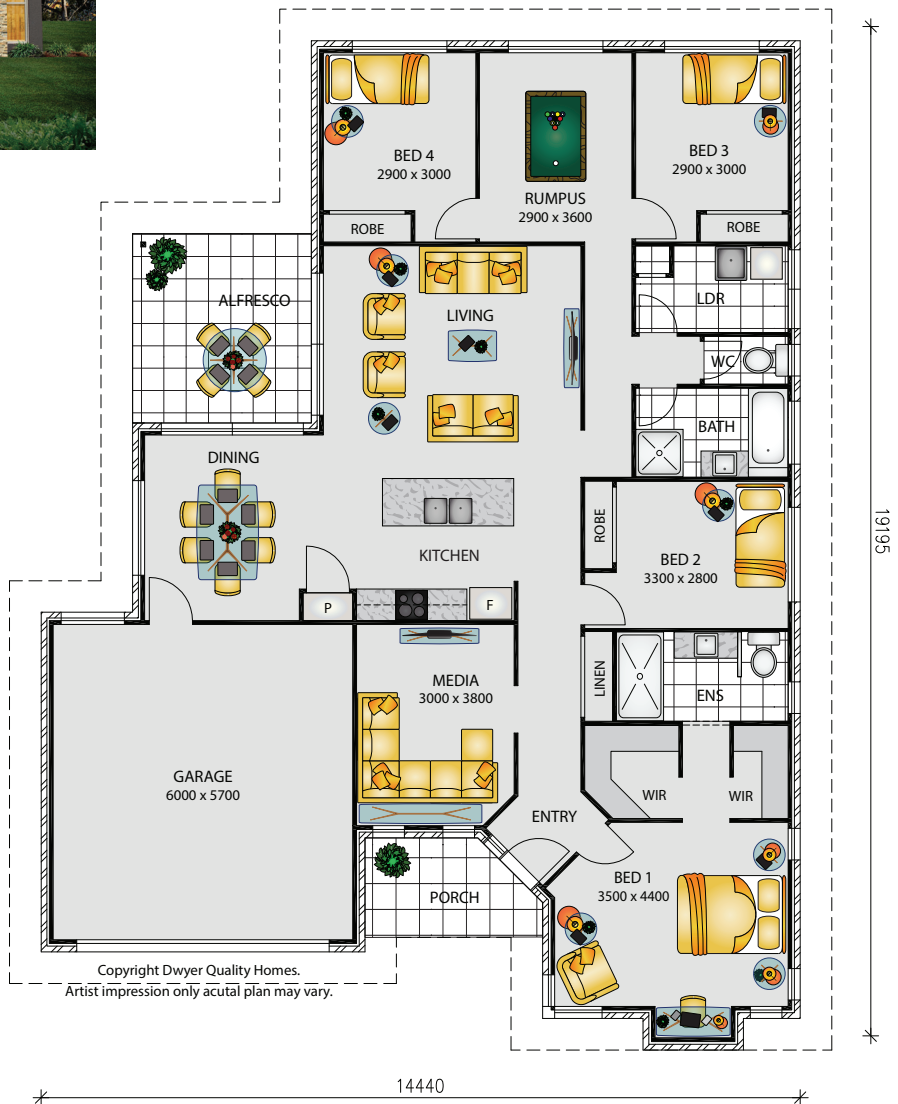

Burleigh

3  4  2  2 
 223M² | SUITS 18M WIDE LOT

MODERN

Artist impressions only. Subject to change without notice.
 QBCC15098788

DWYER
 QUALITY HOMES

Building dreams since 1985

W dqh.com.au
 P 1800 806 473