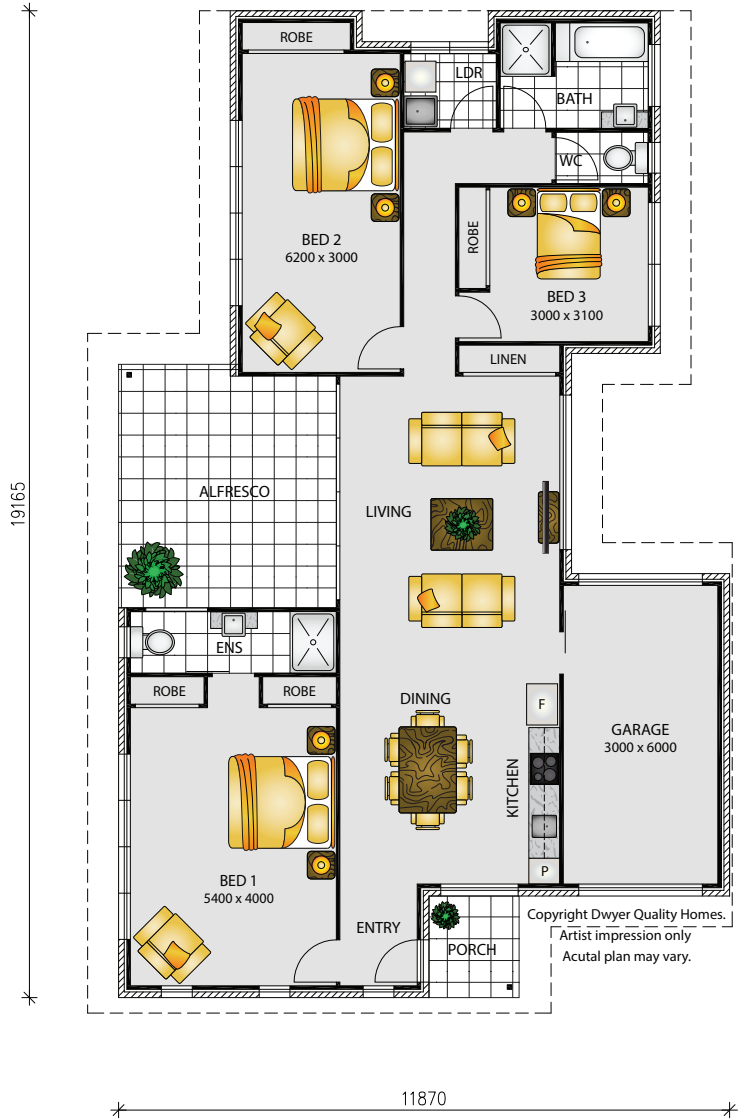

# Beach Escape

3  2  1   
 181M<sup>2</sup> | SUITS 14M WIDE LOT

TRADITIONAL

MODERN

Artist impressions only. Subject to change without notice.  
 QBCC15098788

DWYER  
 QUALITY HOMES

Building dreams since 1985