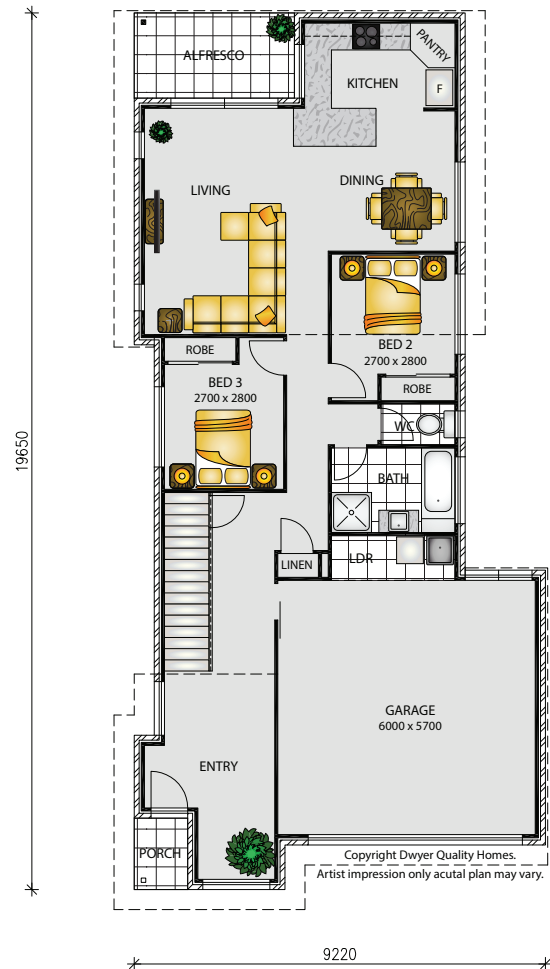

Ardina

2  3  2  2 
 193M² | SUITS 12M WIDE LOT

TRADITIONAL

MODERN

CONTEMPORARY

Artist impressions only. Subject to change without notice.
 QBCC15098788

DWYER
 QUALITY HOMES

Building dreams since 1985