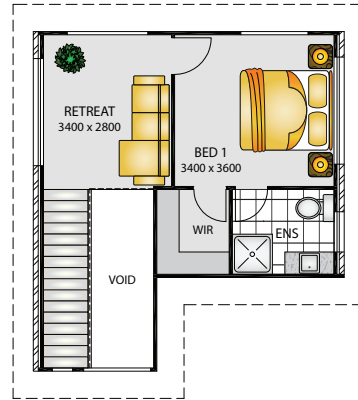

Ardina

2  3  2  2 
 193M² | SUITS 12M WIDE LOT

TRADITIONAL

MODERN

CONTEMPORARY

Artist impressions only. Subject to change without notice.
 QBCC15098788

DWYER
 QUALITY HOMES

Building dreams since 1985