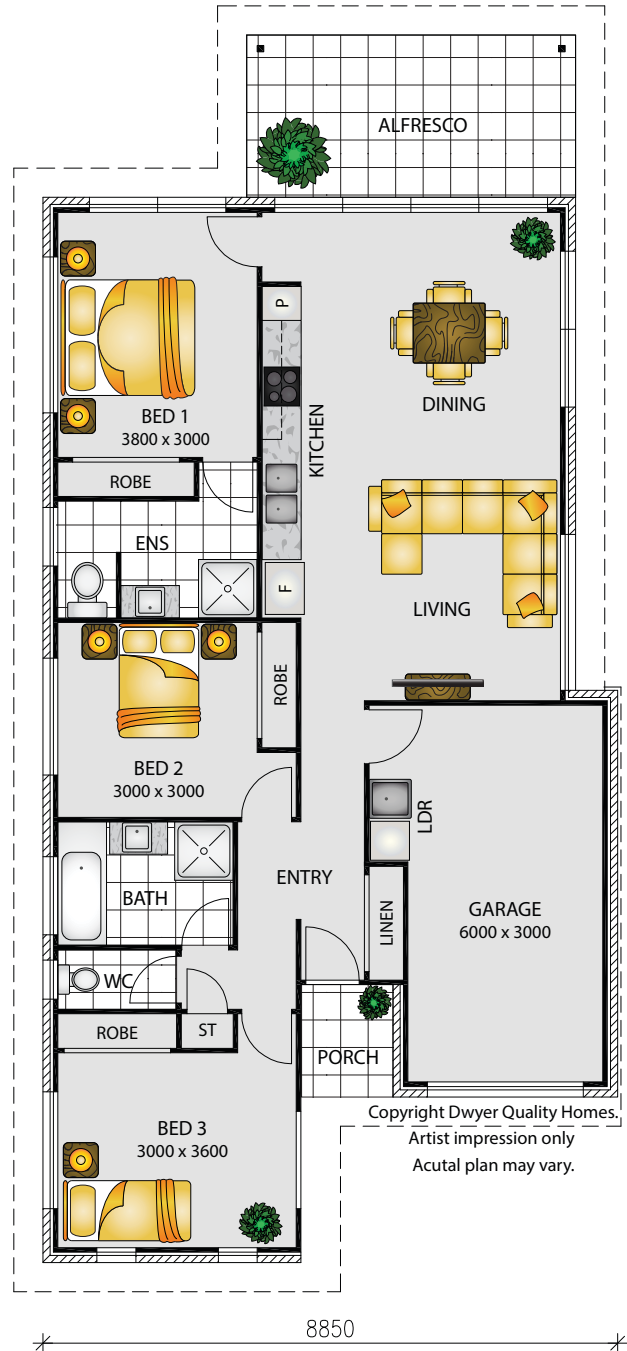

# Antiqua

3  2  1   
 140M<sup>2</sup> | SUITS 10M WIDE LOT

TRADITIONAL

CONTEMPORARY

MODERN

VOGUE

Artist impressions only. Subject to change without notice.  
 QBCC15098788

DWYER  
 QUALITY HOMES