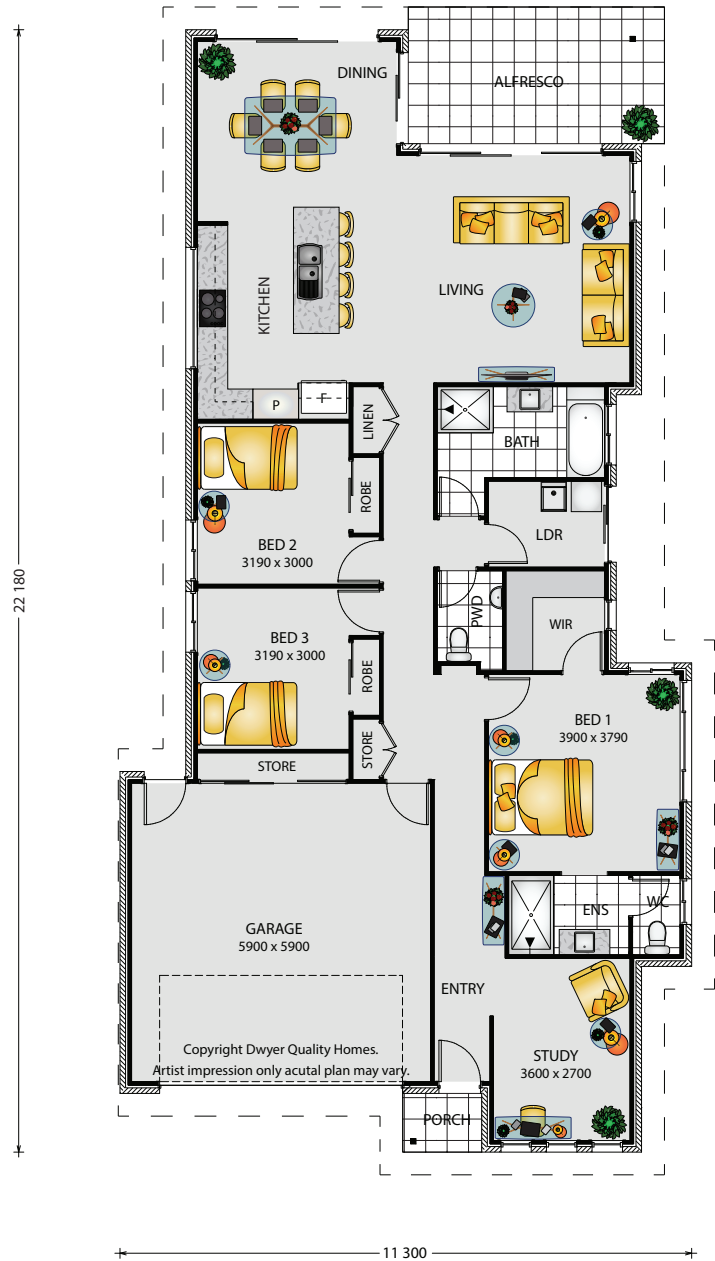

# Alyssa

4  2  2   
 210M<sup>2</sup> | SUITS 12M WIDE LOT

TRADITIONAL

VOGUE

Artist impressions only. Subject to change without notice.  
 QBCC15098788

DWYER  
 QUALITY HOMES

Building dreams since 1985

W [dqh.com.au](http://dqh.com.au)  
 P 1800 806 473