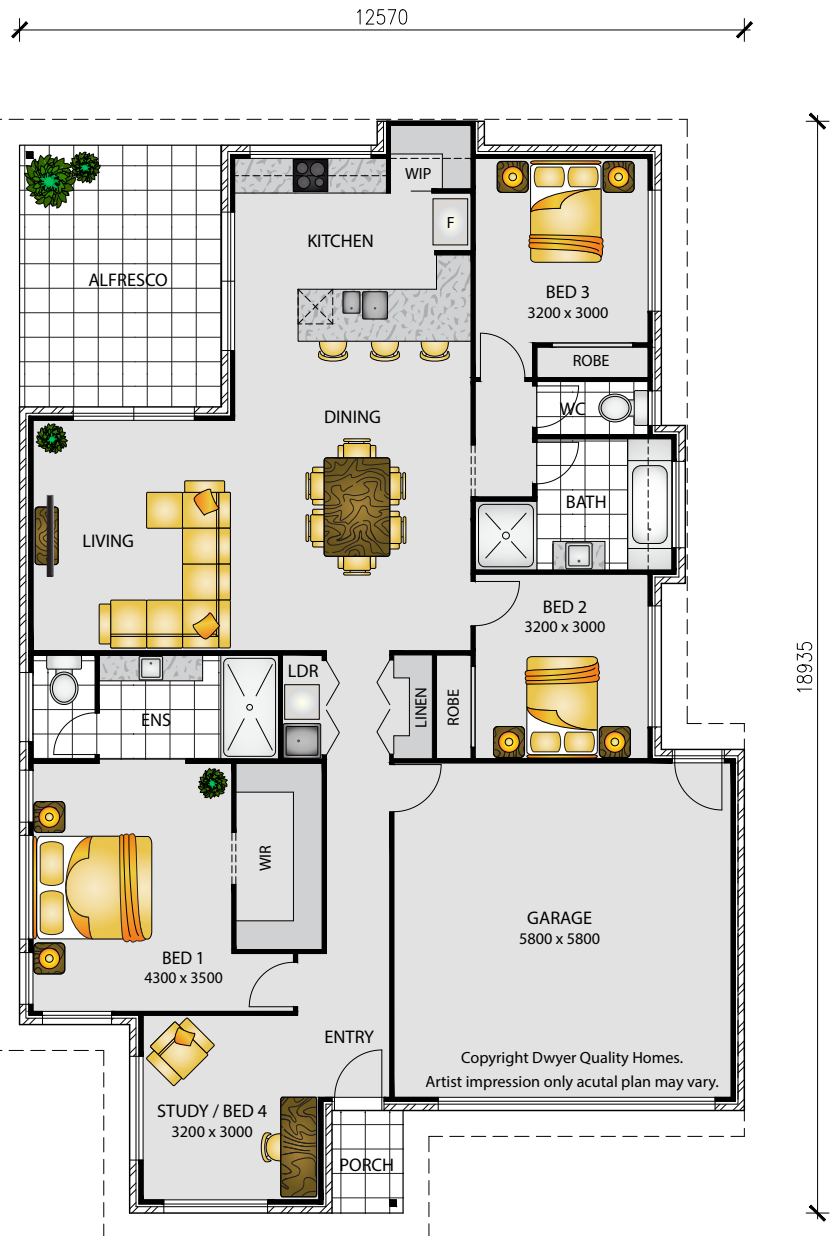

Breeze

4  2  2 

203M² | SUITS 14M WIDE LOT

CONTEMPORARY

TRADITIONAL

MODERN

VOGUE

Artist impressions only. Subject to change without notice.
QBCC: 22078