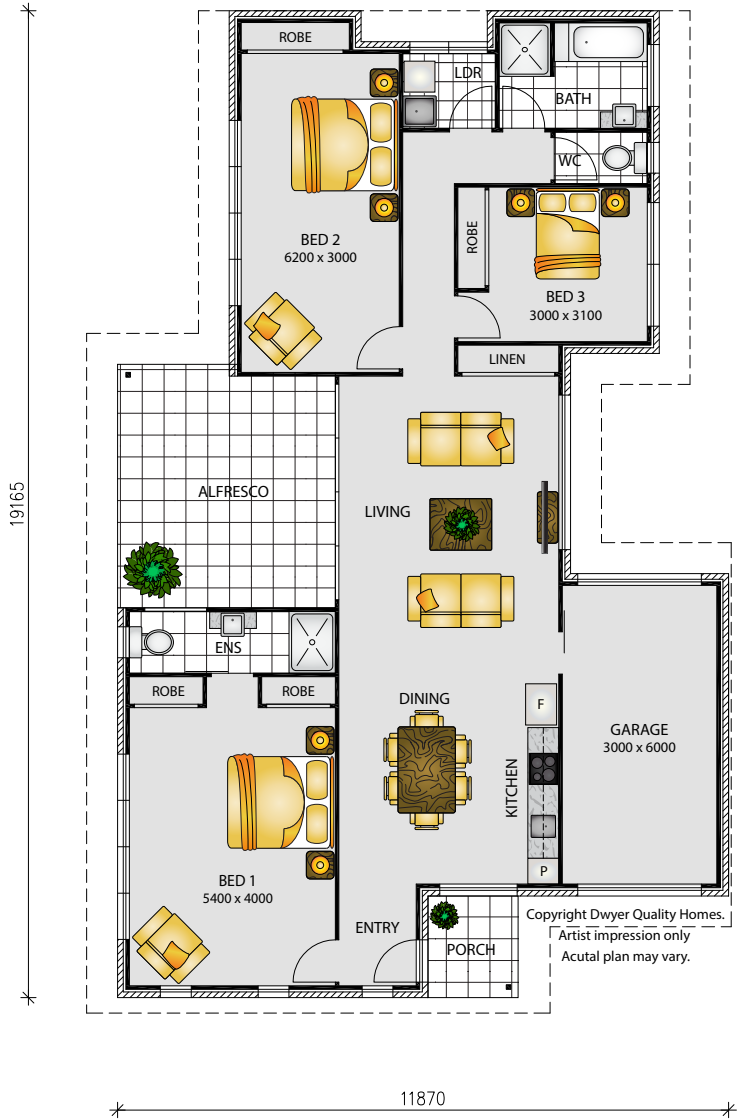

# Beach Escape

3  2  1 

181M<sup>2</sup> | SUITS 14M WIDE LOT

TRADITIONAL

MODERN

Artist impressions only. Subject to change without notice.  
QBCC: 22078

Building dreams since 1985

ONLINE [dqh.com.au](http://dqh.com.au) \ \ PHONE 1800 806 473