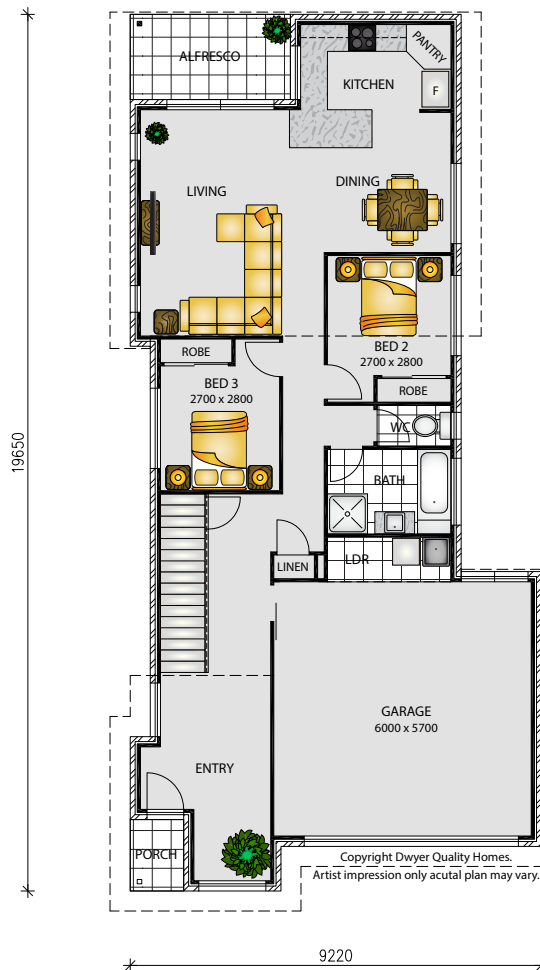

# Ardina

2  3  2  2 

193M<sup>2</sup> | SUITS 12M WIDE LOT

TRADITIONAL

MODERN

CONTEMPORARY

Artist impressions only. Subject to change without notice.

QBCC: 22078