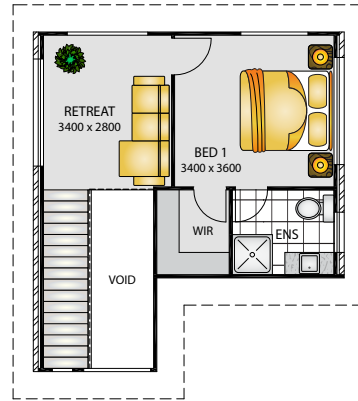

# Ardina

2  3  2  2 

193M<sup>2</sup> | SUITS 12M WIDE LOT

TRADITIONAL

MODERN

CONTEMPORARY

Artist impressions only. Subject to change without notice.

QBCC: 22078